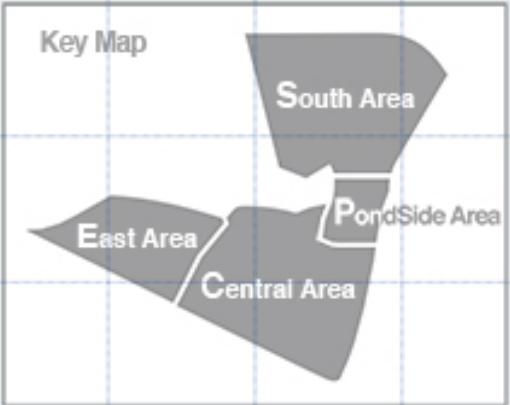

# TCP School: Nishina Hall venue

- Please follow the instructions on the Riken webpage to come from the airport to Wakoshi station:  
<http://www.riken.jp/en/access/wako-map/>
- From Wakoshi station you can either walk (~20min), take bus 39 or take Taxi (~730¥).
- Please enter from the West gate (NOT the Main gate!).
- At the west gate guard station get your visitor ID card. The guards will be informed of your venue. Please let them know that you are joining the TCP school at Nishina Hall and give them your name. We will provide them by participants list.
- From the West gate you can walk to Nishina Center as indicated in the campus map bellow.
- Nishina Hall is one floor above the main entrance.

Nishina Center  
entrance

West Gate