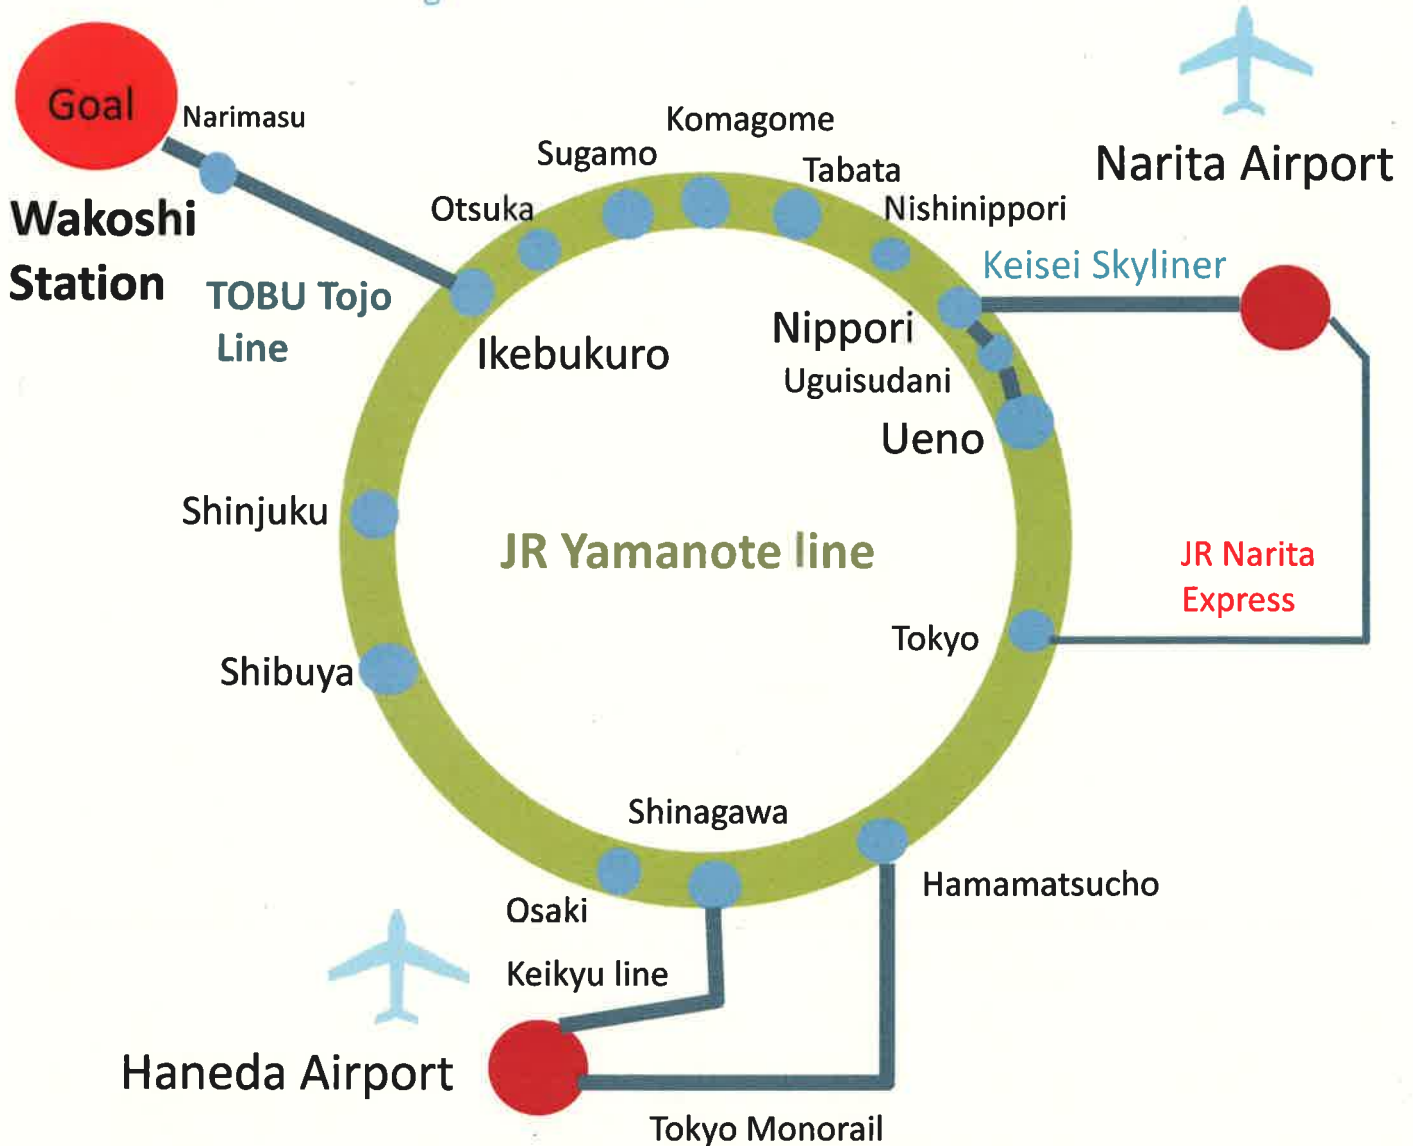

From Airport to Riken

Train

From Narita Airport to Wako-shi Station

1. Get on the Keisei Skyliner train to Nippori Station. It will take about 40 minutes.
2. Transfer to the JR Yamanote line and go to Ikebukuro Station. It will take about 14 minutes.
3. Transfer to the TOBU Tojo line at Ikebukuro and get off at Wako-shi Station. It will take about 12 minutes by Express and Semi Express (Tracks 1 & 2).

From Haneda Airport to Wako-shi Station

Route 1

1. Get on the Keikyu line to Shinagawa station. It will take about 16 minutes.
2. Transfer to the JR Yamanote line and go to Ikebukuro Station. It will take about 28 minutes.

Route 2

1. Get on the Tokyo Monorail to Hamamatsucho Station. It will take about 15 minutes.
2. Transfer to the JR Yamanote line and go to Ikebukuro Station. It will take about 28 minutes.
3. Transfer to the TOBU Tojo line at Ikebukuro and get off at Wako-shi Station. It will take about 12 minutes by Express and Semi Express (Tracks 1 & 2).

Airport Bus

From Narita Airport to Wako-shi Station

You can get on the Keisei/Seibu Bus from Narita Airport to Wako-shi Station. It will take about 120 minutes.

Departure points : Terminal 1. Bus stop 7 at arrival floor