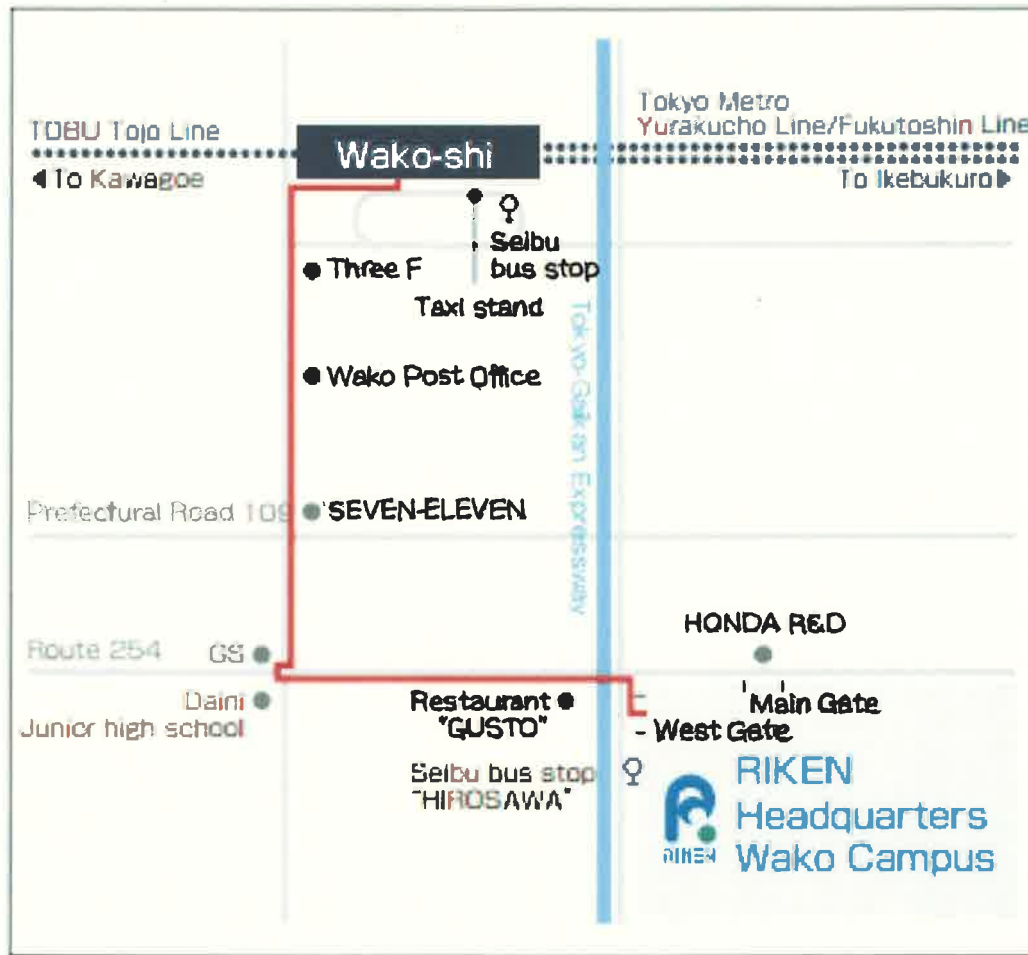

Access to Headquarters and Wako Campus

From Wako-shi Station to RIKEN

Walk : the institute is about a 15 minute walk from the Station

Approx. 10 minutes (Bus #39 bound for Oizumigakuen)

Approx. 10 minutes