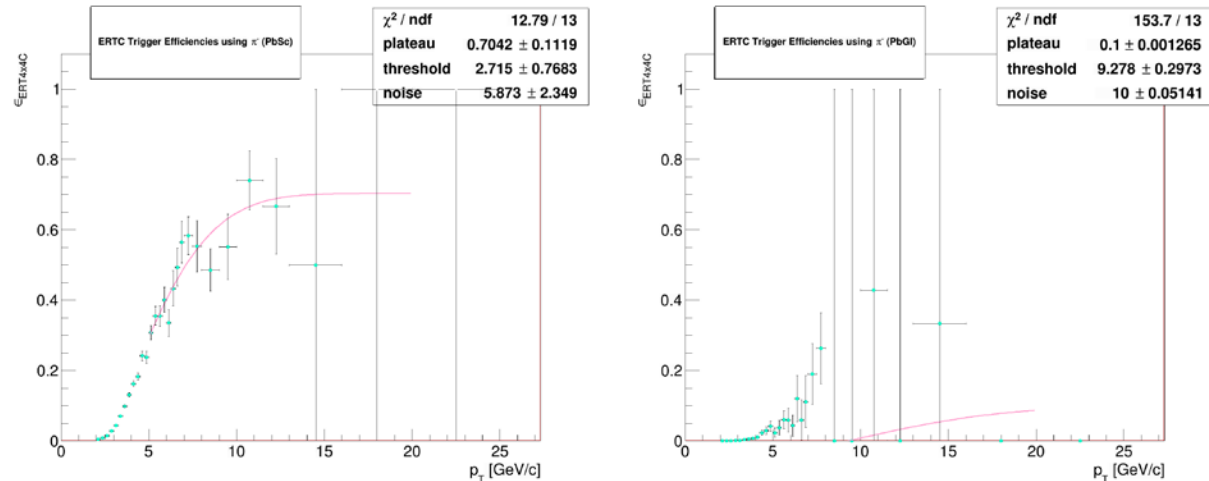

After Matching calibration

For π^+

ERT Trigger Efficiency with all dataset

MB

MB+MU+MPC+FVTX+OT

Comparison of ERT Trigger Efficiency

Runlist by ERT dataset

- Datasets: Run15pAu200CAERTPro108
- 844 runs survive in Analysis Train by using ERT dataset.