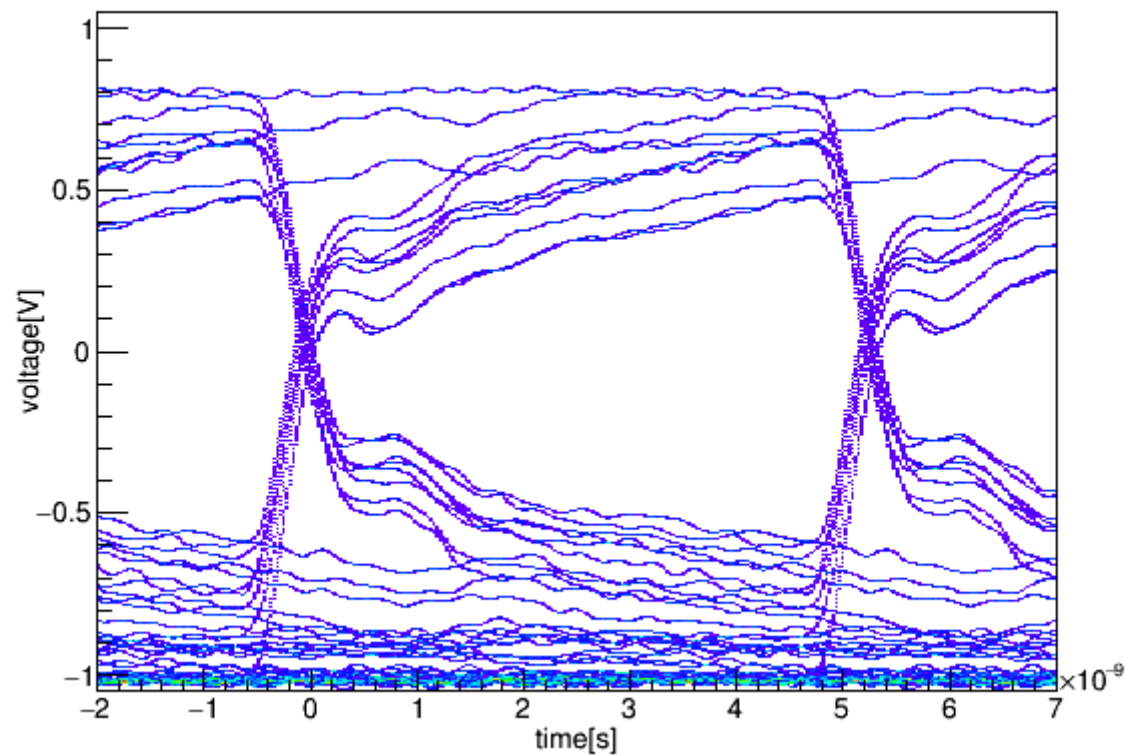

# 🍰 おそらく Regulator 3.3V

filename	INTT	Bus-extender	Intcpt-bd	Conv.	ROC	port	LVDS current	probe	chip-line	data	other	note
01.txt					ROC9	A-3						

all