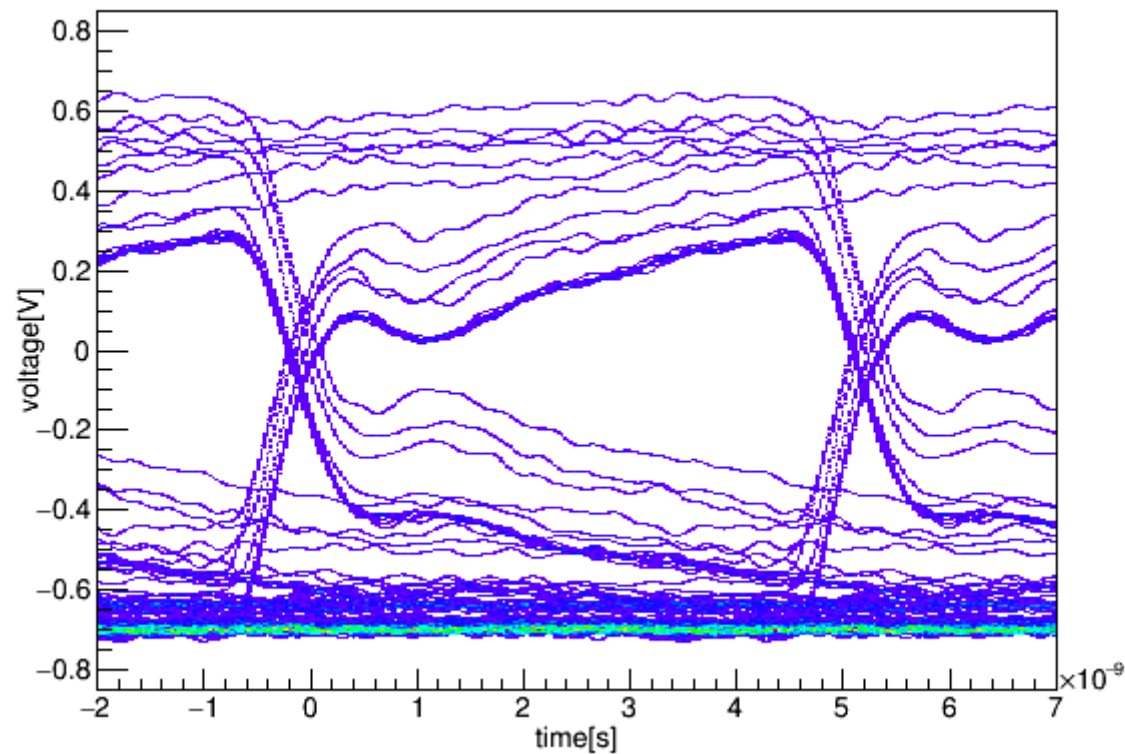

Regulator 3.0V

filename	INTT	Bus-extender	Intcpt-bd	Conv.	ROC	port	LVDS current	probe	chip-line	data	other	note
03-a.txt	PPB2-L5N	new4	No.003	#large 9	ROC3	C-3	8mA	J1 chip13_OUT0	chip13_line0	20210526-1505		full

all