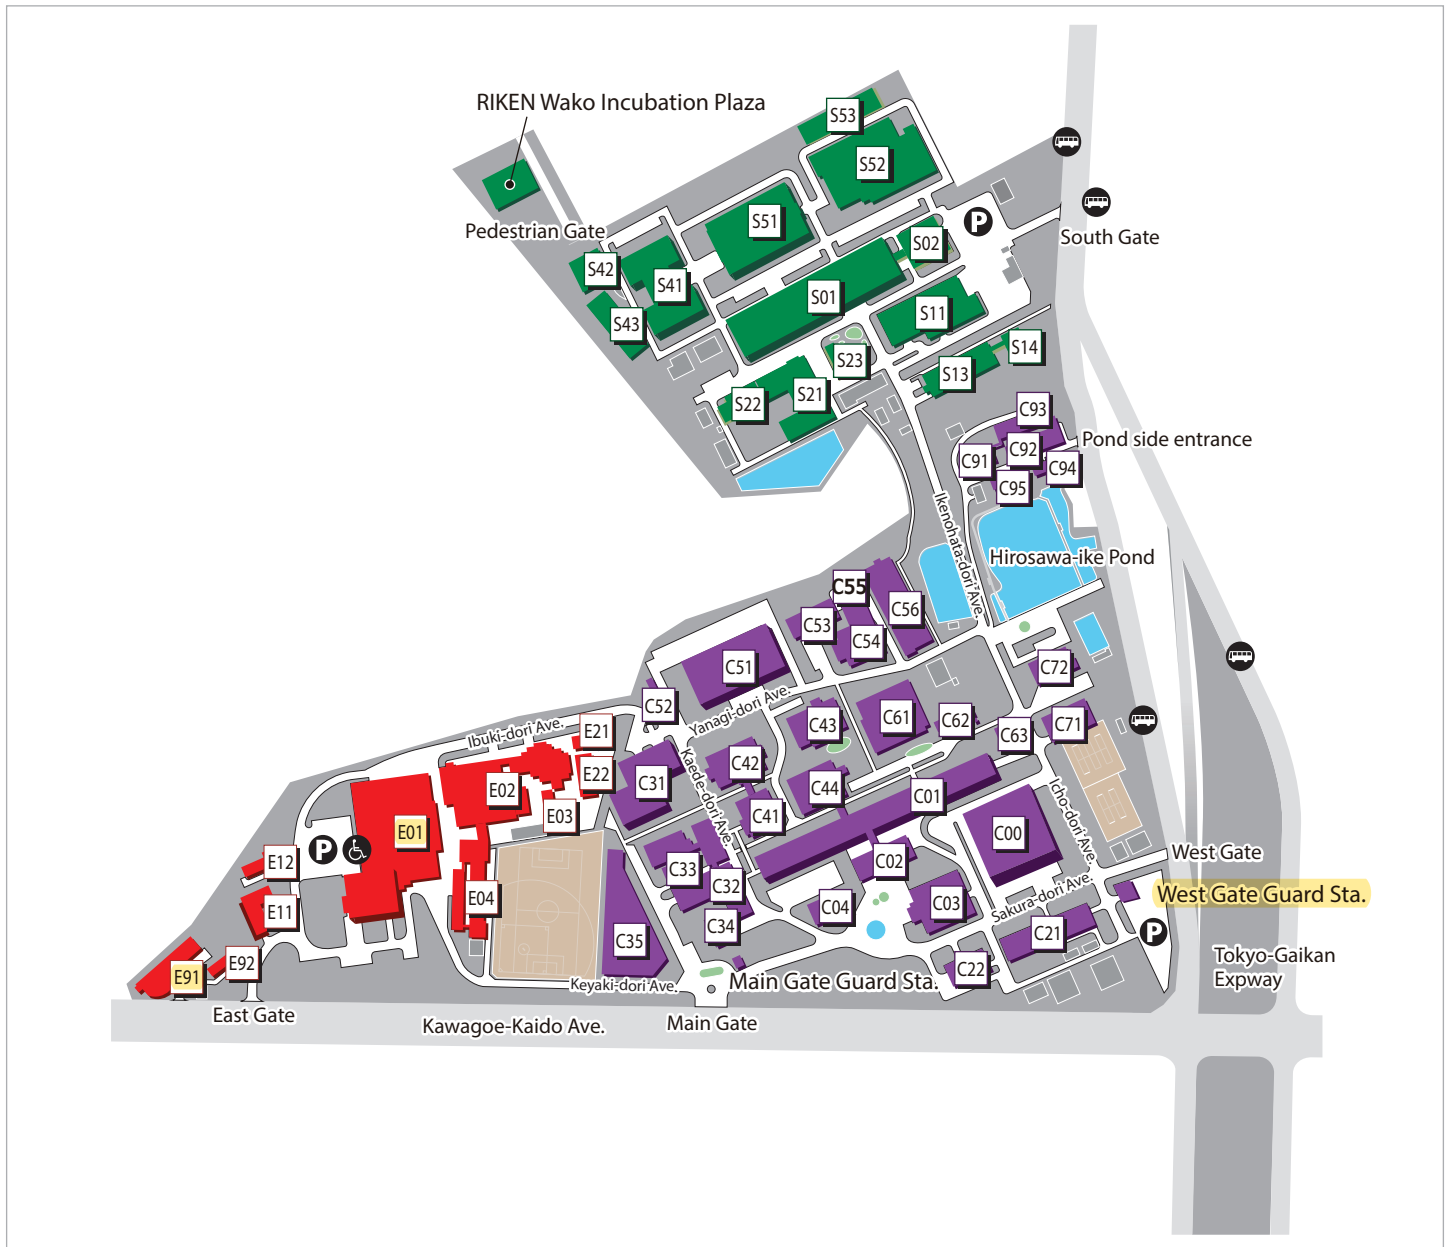

RIKEN Wako Campus Information

2-1, Hirosawa, Wako, Saitama 351-0198, Japan
Tel: +81-(0)48-462-1111 (Switchboard Number)

Central Area	
C00	Administrative Headquarters
C01	Main Research Bldg.
C02	Energy Center
C03	Office Annex
C04	RIKEN Gallery
C21	Engineering Bldg.
C22	Office Annex 2
C31	Brain Science East Bldg.
C32	Laser Science Laboratory / Okochi Hall
C33	Laser Science Laboratory Strage
C34	Brain Science Prefab Bldg. I
C35	Brain Science Neural Circuit Genetics Research Bldg.
C41	Frontier Research Laboratory
C42	Frontier Material Research Laboratory
C43	Information Science Bldg.
C44	Library / Archives
C51	Brain Science Central Bldg.
C52	Brain Science Prefab Bldg. II
C53	Frontier Life Science Research Facilities
C54	Brain Science West Bldg.
C55	Brain Science West Research Bldg. Annex Research Facility
C56	Brain Science Ikenohata Research Bldg.
C61	Welfare and Conference Bldg.
C62	Club House-Café
C63	Occupational Health Center
C71	Technology Transfer Bldg.
C72	Hirosawa Club
C91	International House (G)
C92	International House (A)
C93	International House (E)
C94	International House (C)
C95	RIKEN Kids Wako

South Area	
S01	Bioscience Bldg./ Suzuki Umetaro Hall
S02	Chemical Biology Bldg.
S11	Instrumentation Center
S13	Sustainable Resource Science Bldg.
S14	Sustainable Resource Science Bldg. Annex
S21	RI Center
S22	Neutron Applicatin Facilities
S23	South Area Cogeneration Facility
S41	Cooperation Center
S42	Cooperation Center South Bldg.
S43	Cooperation Center East Bldg.
S51	Chemistry and Materials Physics Bldg.
S52	Nanoscience Joint Laboratory
S53	Emergent Matter Research Facilities

East Area	
E01	Nishina RIBF Bldg.
E02	Nishina Bldg. / Nishina Hall
E03	Nishina Prefab Bldg. I
E04	Nishina LINAC Laboratory
E11	Nishina R&D Bldg.
E12	Nishina Lodge
E21	Nishina Prefab Bldg. II
E22	CNS The University of Tokyo
E91	International House (H)
E92	International House (F)

P Parking ♿ Accessible Parking 🚌 Bus Stop
 🛍 Shop 🍽 Cafeteria ☕ Coffee Shop ❤️ AED