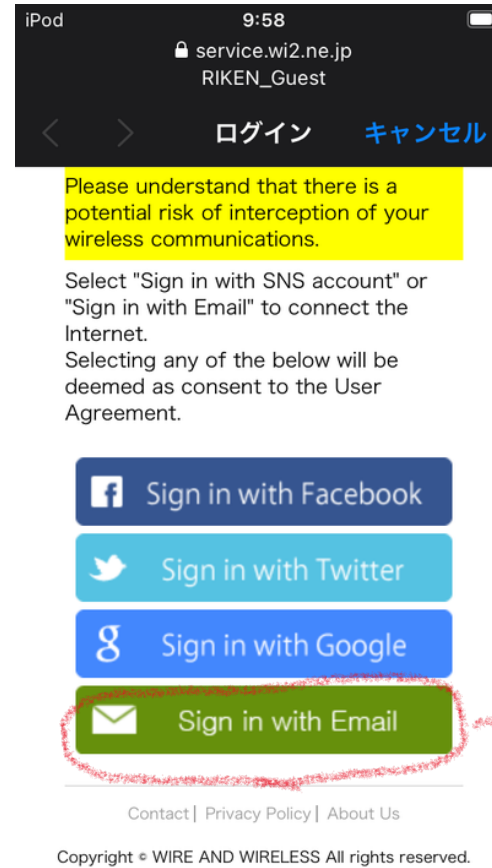

you can use for your
personal purposes

RIKEN internal

RIBF-XXXX

RIKEN's PC
only for research purpose

Guest Wi-Fi

RIKEN Network

do not connect your private PC
only for RIKEN's PC

e-learning for network security

When you finish the examination, please take a screenshot
(if you do not know how to take a screenshot, please ask TA or take a photo by your mobile phone)

English (en) ▾

(Compulsory subject) Information Security at RIKEN 5