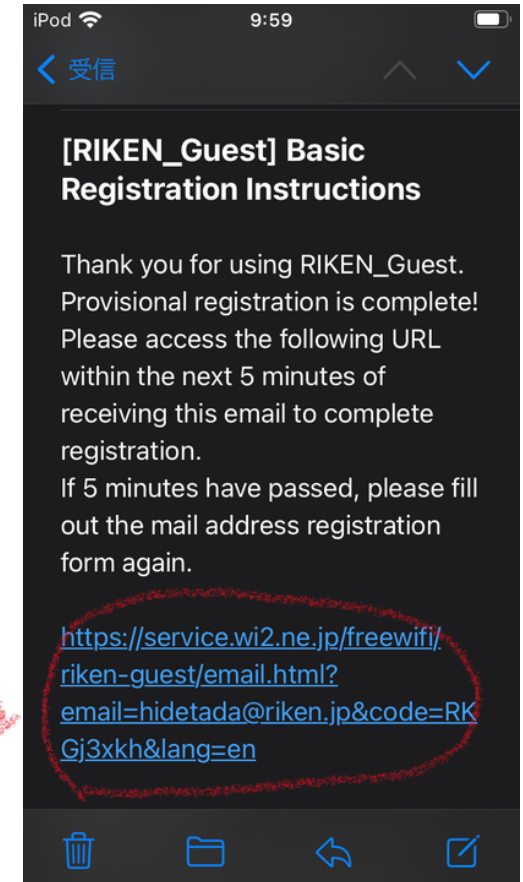

you can use for your
personal purposes

RIKEN internal

RIBF-XXXX

RIKEN's PC
only for research purpose

Guest Wi-Fi

RIKEN Network

do not connect your private PC
only for RIKEN's PC

e-learning for network security

When you finish the examination, please take a screenshot
(if you do not know how to take a screenshot, please ask TA or take a photo by your mobile phone)

English (en) ▾

(Compulsory subject) Information Security at RIKEN 5