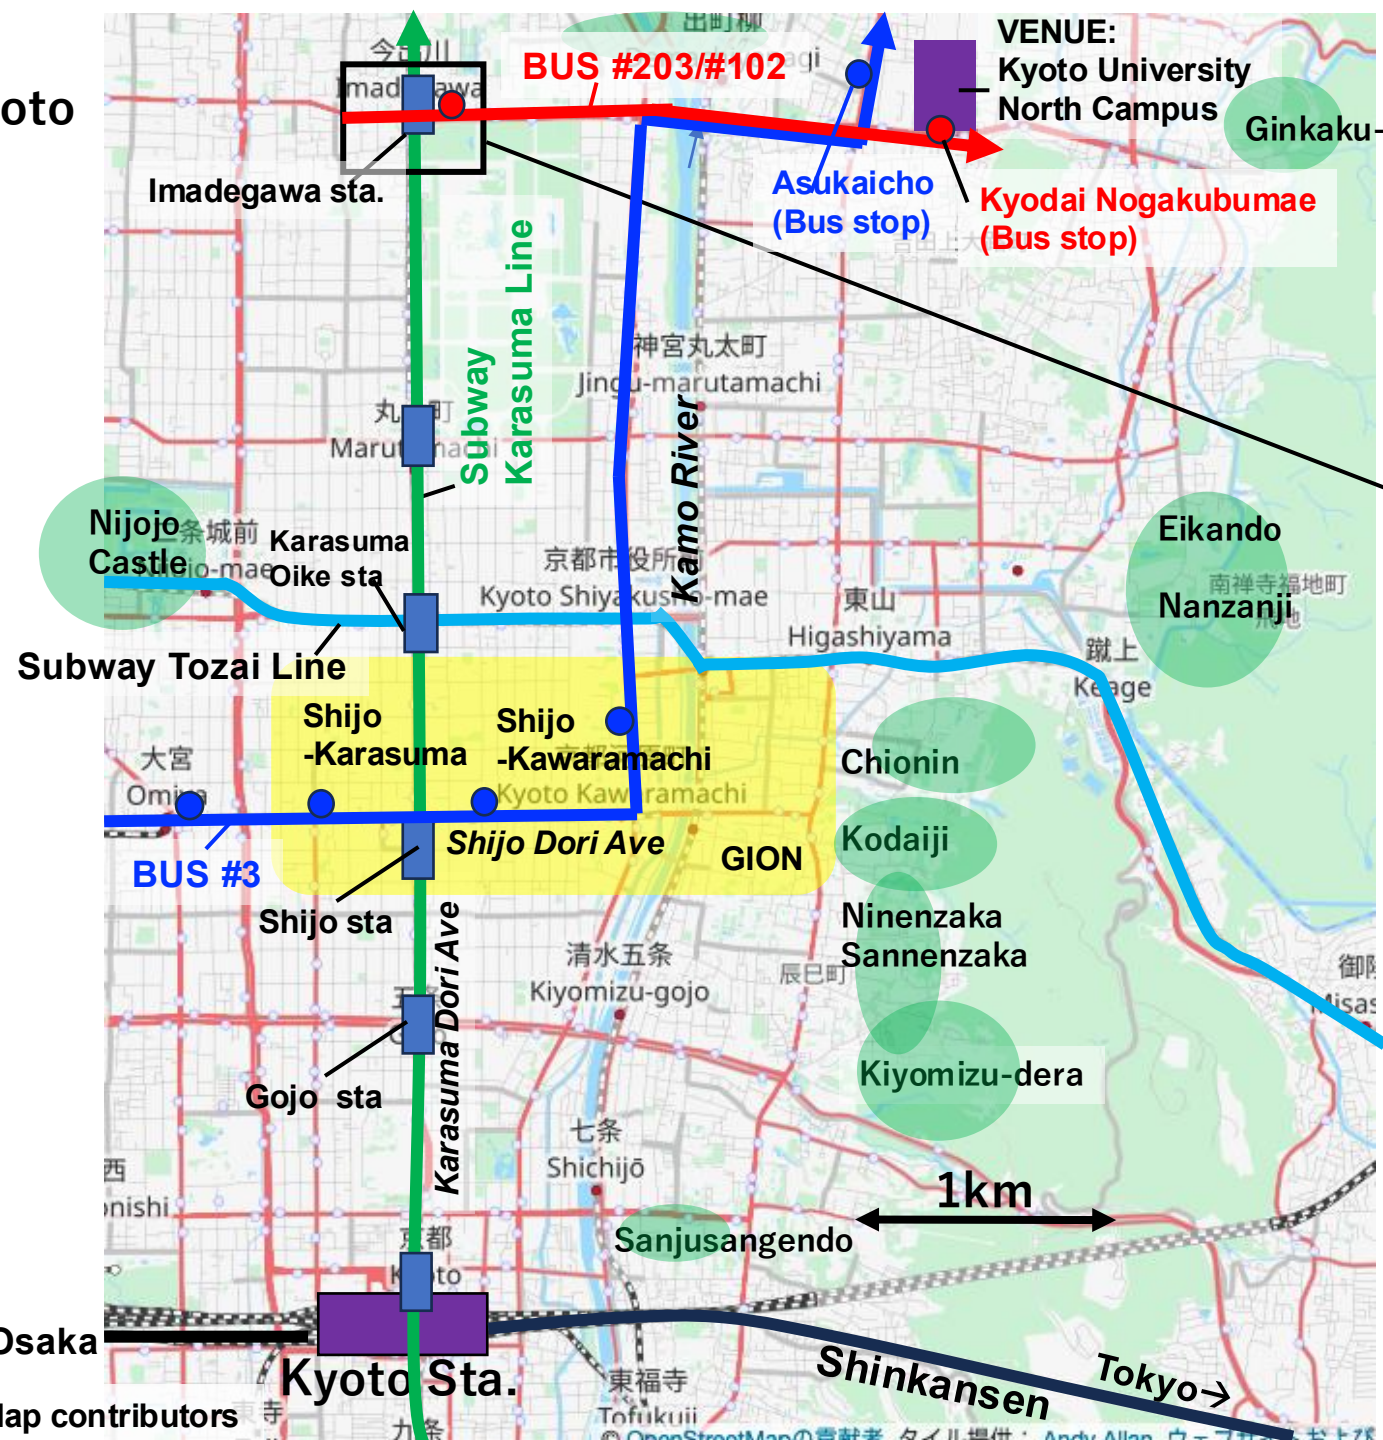

Map of Kyoto

Map of Central Kyoto

➤ Kyoto Sta. → Kyoto Univ. North Campus

- i) Kyoto → Imadegawa
(Subway Karasuma Line, for Kokusai-Kaikan)
- ii) Karasuma Imadegawa → ... → Kyodai Nogakubumae
(Bus #203, for Kinrinshako, #102, for Ginkakuji Temple)
Kyodai == Kyoto University

➤ Shijo-Karasuma/Shijo-Kawaramachi (Hotel Area)

→ Kyoto Univ. North Campus

Shijo NishinoToin → Shijo Takakura → Shijo Kawaramachi
 → → Asukaicho
 (BUS #3, For DemachiYanagi, Hyakumanben, Shibusecho)
 (See Hotel Map for Bus Stops near Shijo Karasuma/Kawaramachi)

Main shopping/gourmet area in Kyoto

- Shijo-Karasuma: (See Hotel Map)
- Shijo-Kawaramachi (See Hotel Map)
- Gion:
(Shijo dori Ave. == The 4th Avenue)

Campus Map and Venue: Kyoto University North Campus

Bus stop:
Asukaicho
(Bus #3)

Venue:
Science Seminar House

6min walk

West gate

5min walk

South gate

Bus stop:
Kyodai Nogakubu-mae (Bus #203,102)

Bus #203,102

Kyodai== Kyoto University