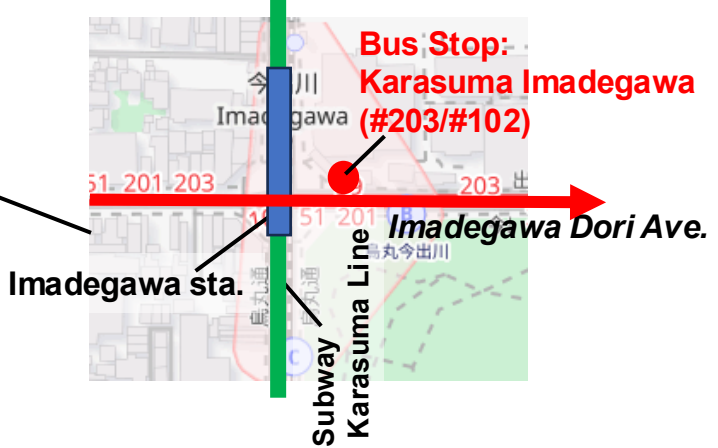

Map of Kyoto

Map of Central Kyoto

➤ Kyoto Sta. → Kyoto Univ. North Campus

- i) Kyoto → Imadegawa
(Subway Karasuma Line, for Kokusai-Kaikan)
- ii) Karasuma Imadegawa → ... → Kyodai Nogakubumae
(Bus #203, for Kinrinshako, #102, for Ginkakuji Temple)
Kyodai == Kyoto University

➤ Shijo-Karasuma/Shijo-Kawaramachi (Hotel Area)

→ Kyoto Univ. North Campus

Shijo NishinoToin → Shijo Takakura → Shijo Kawaramachi
 → → Asukaicho
 (BUS #3, For DemachiYanagi, Hyakumanben, Shibusecho)
 (See Hotel Map for Bus Stops near Shijo Karasuma/Kawaramachi)

Main shopping/gourmet area in Kyoto

- Shijo-Karasuma: (See Hotel Map)
- Shijo-Kawaramachi (See Hotel Map)
- Gion:
(Shijo dori Ave. == The 4th Avenue)

Campus Map and Venue: Kyoto University North Campus

Bus stop:
Asukaicho
(Bus #3)

Venue:
Science Seminar House

6min walk

West gate

5min walk

South gate

Bus stop:
Kyodai Nogakubu-mae (Bus #203,102)

Bus #203,102

Kyodai== Kyoto University