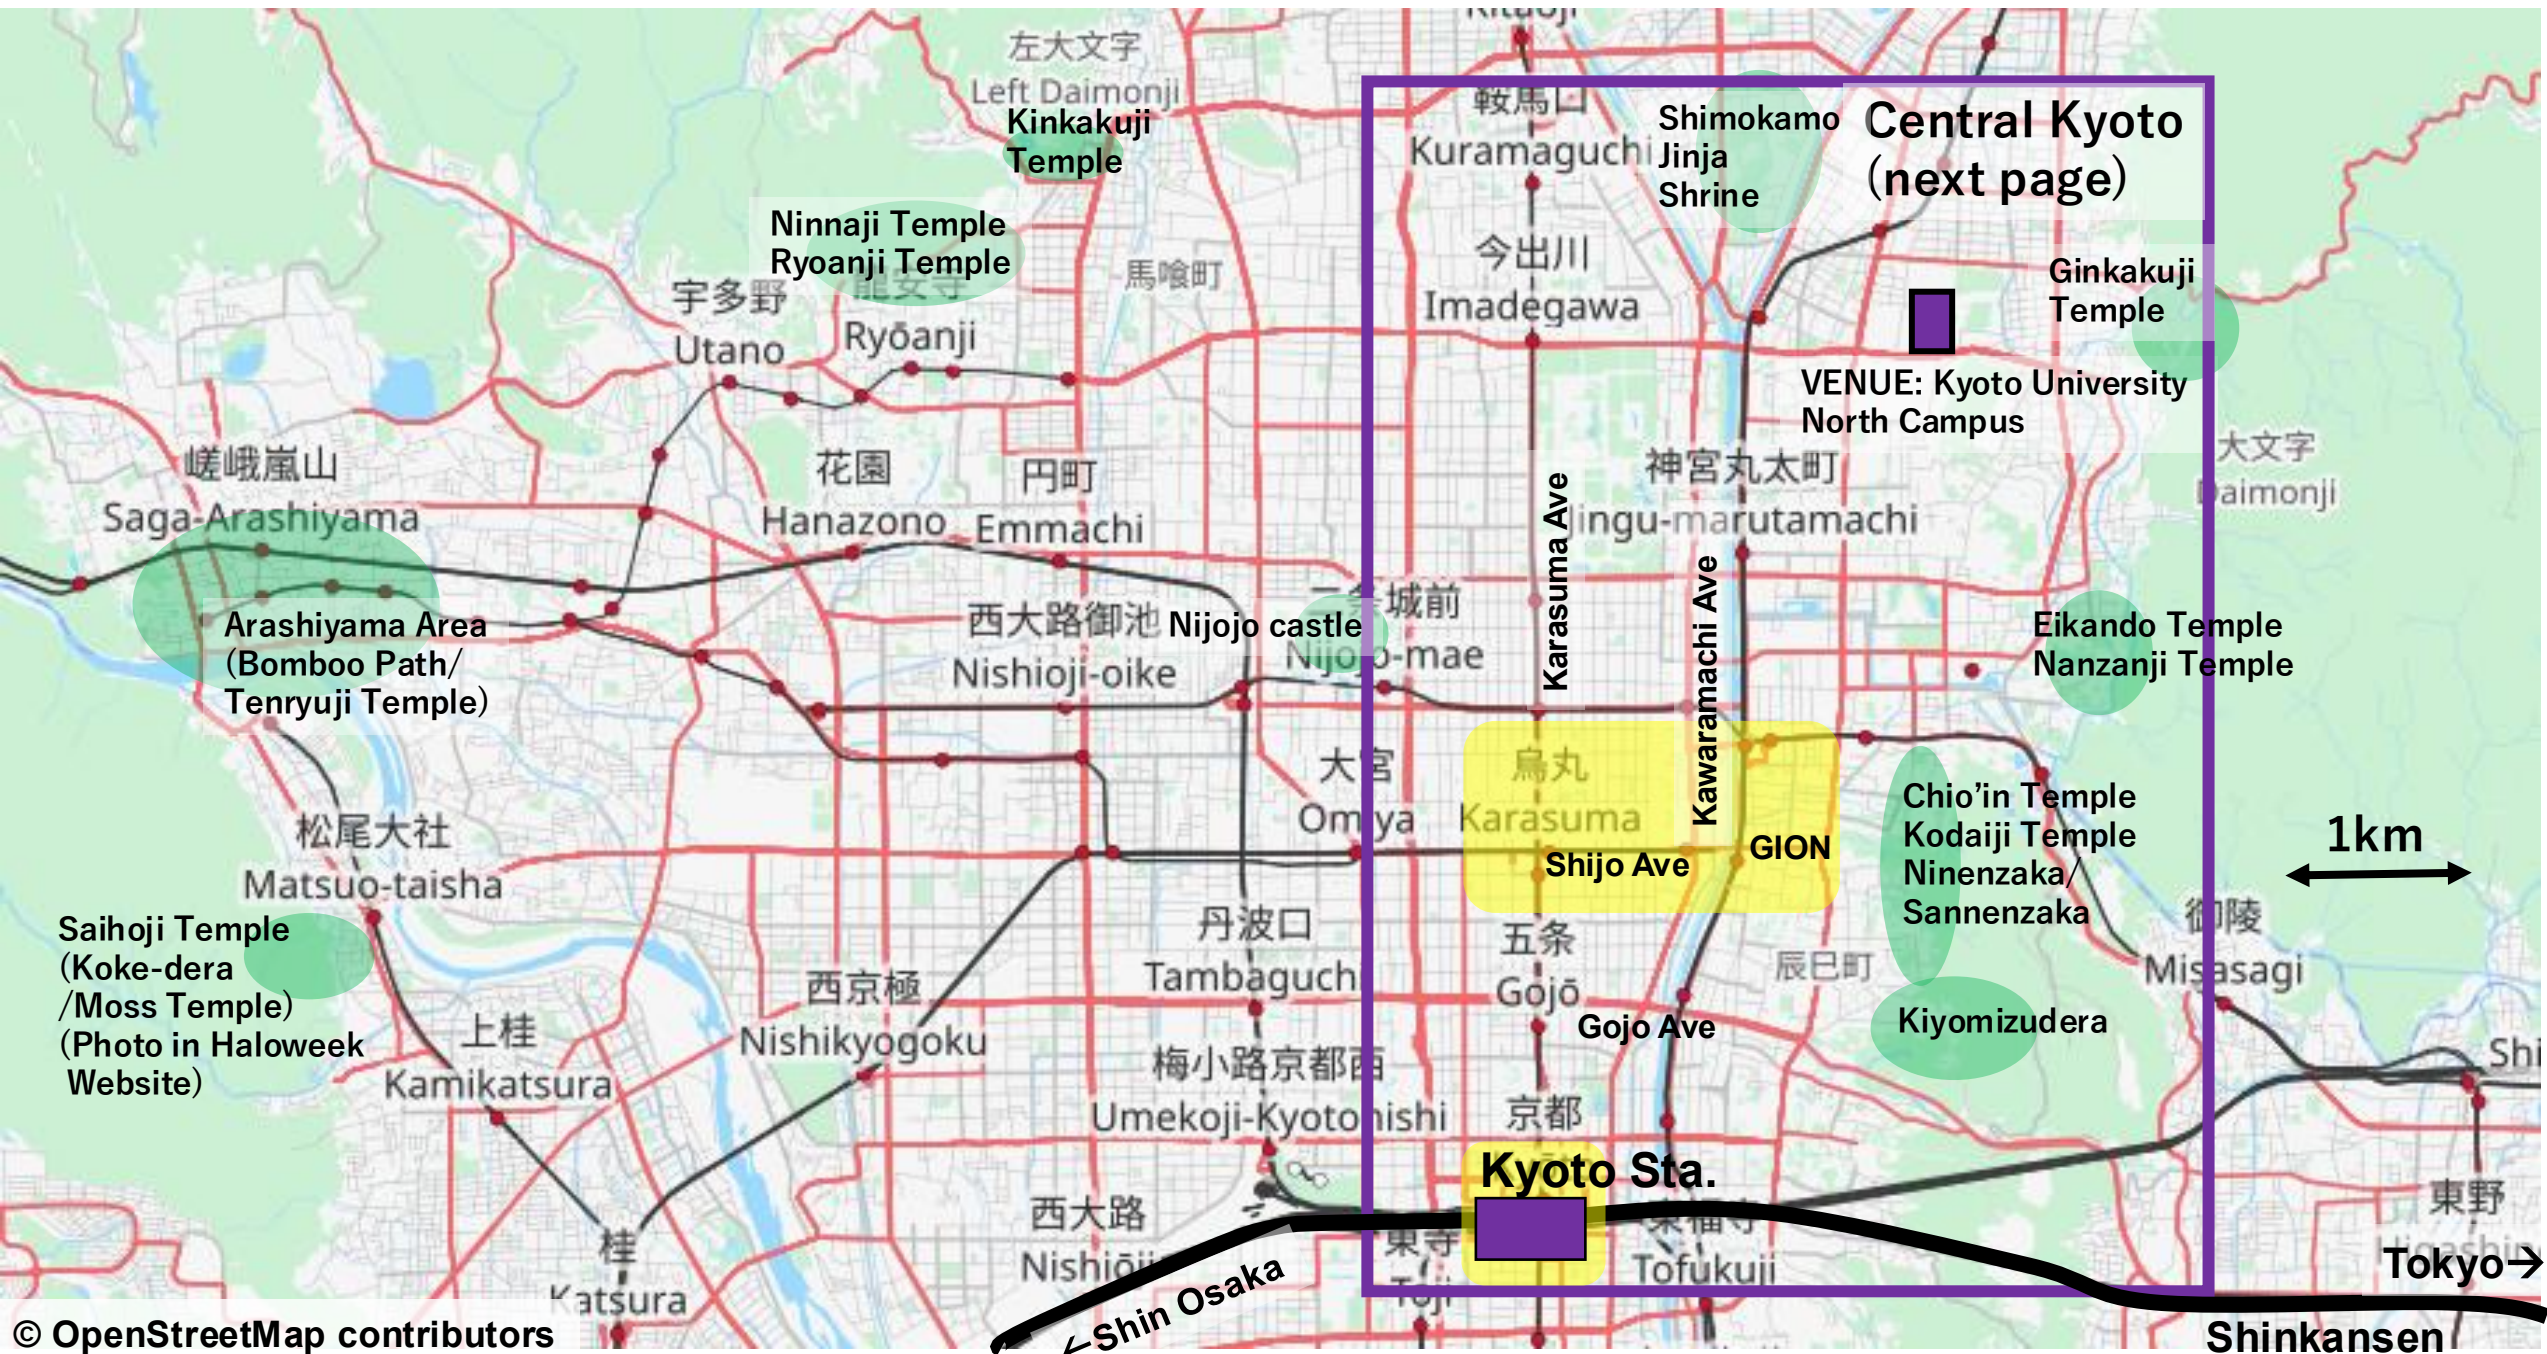

Map of Kyoto

Map of Central Kyoto

➤ Kyoto Sta. → Kyoto Univ. North Campus

- i) Kyoto → Imadegawa
(Subway Karasuma Line, for Kokusai-Kaikan)
- ii) Karasuma Imadegawa → ... → Kyodai Nogakubumae
(Bus #203, for Kinrinshako, #102, for Ginkakuji Temple)
Kyodai == Kyoto University

➤ Shijo-Karasuma/Shijo-Kawaramachi (Hotel Area)

→ Kyoto Univ. North Campus

Shijo NishinoToin → Shijo Takakura → Shijo Kawaramachi
 → → Asukaicho
 (BUS #3, For DemachiYanagi, Hyakumanben, Shibusecho)
 (See Hotel Map for Bus Stops near Shijo Karasuma/Kawaramachi)

Main shopping/gourmet area in Kyoto

- Shijo-Karasuma: (See Hotel Map)
- Shijo-Kawaramachi (See Hotel Map)
- Gion:
(Shijo dori Ave. == The 4th Avenue)

Campus Map and Venue: Kyoto University North Campus

Bus stop:
Asukaicho
(Bus #3)

Venue:
Science Seminar House

6min walk

West gate

5min walk

South gate

Bus stop:
Kyodai Nogakubu-mae (Bus #203,102)

Bus #203,102

Kyodai== Kyoto University