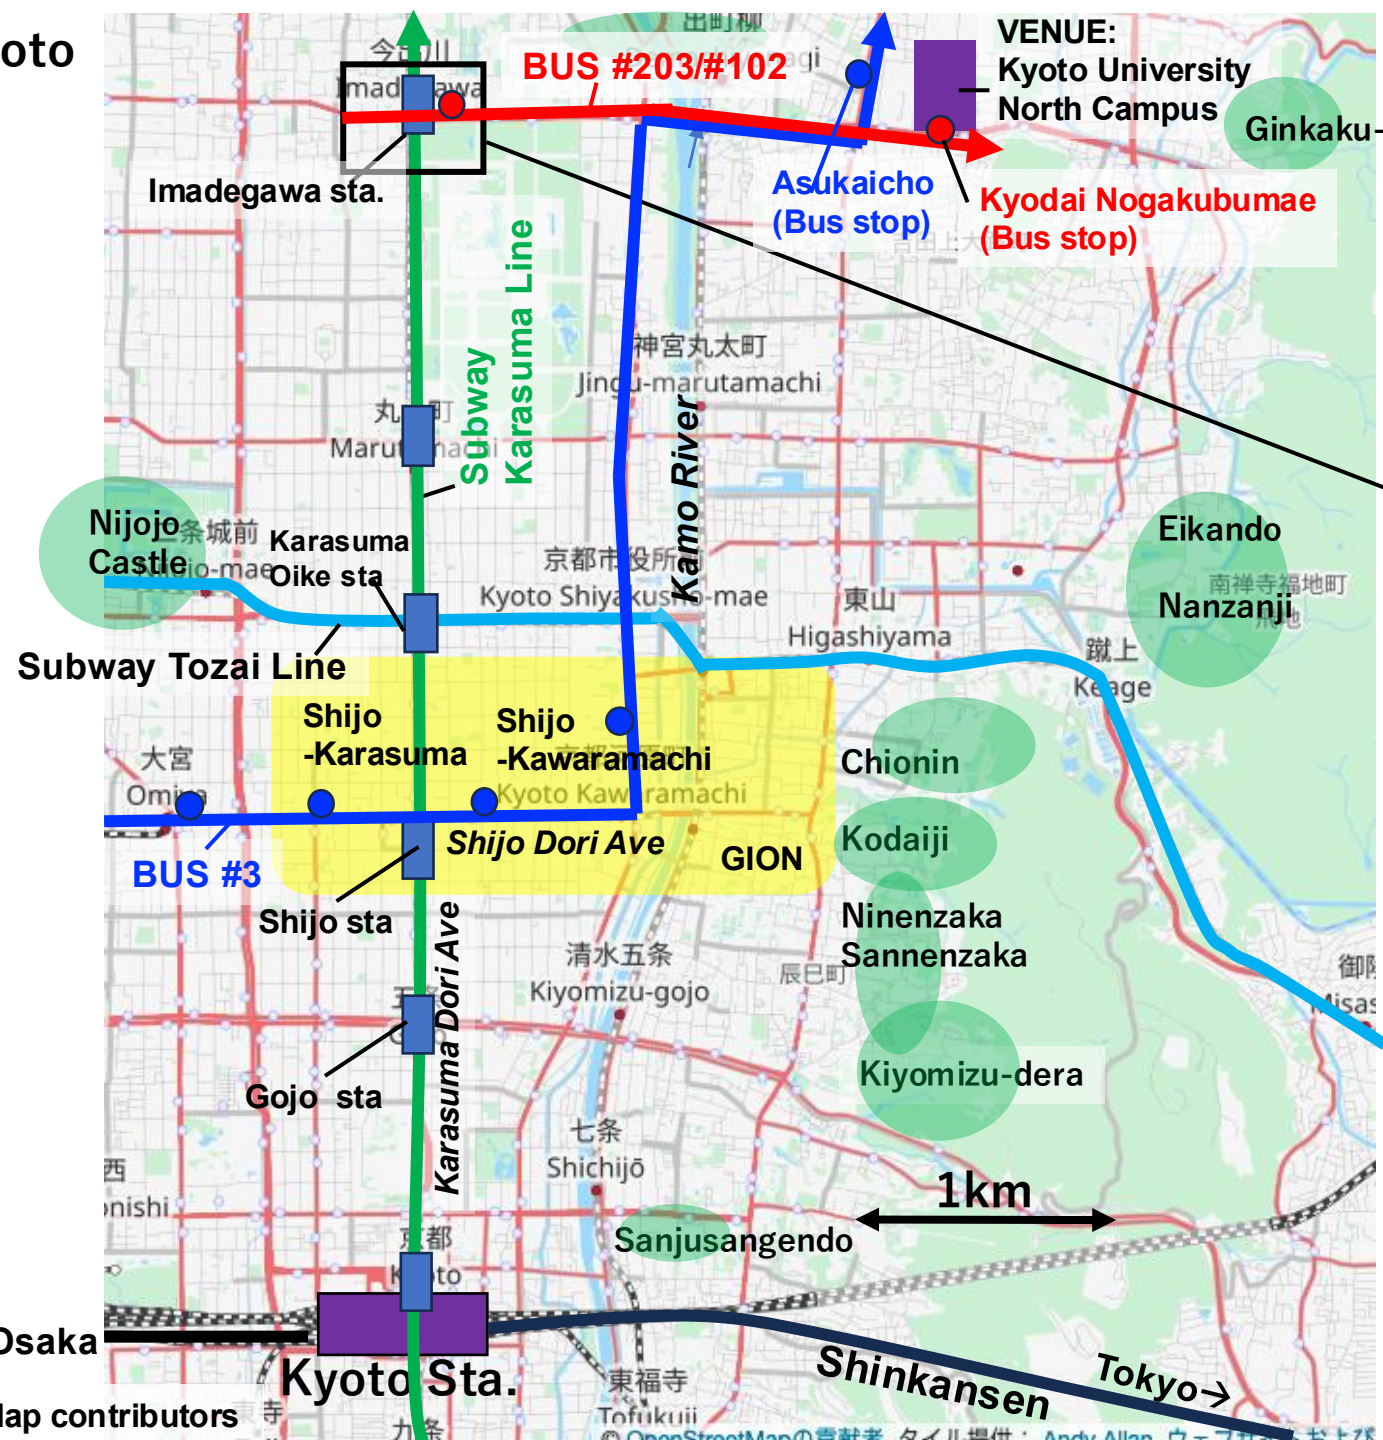

Central Kyoto

➤ Kyoto Sta. → Kyoto Univ. North Campus

- i) Kyoto → Imadegawa
(Subway Karasuma Line, for Kokusai-Kaikan)
- ii) Karasuma Imadegawa → ... → Kyodai Nogakubumae
(Bus #203, for Kinrinshako, #102, for Ginkakuji Temple)
Kyodai == Kyoto University

➤ Shijo-Karasuma/Shijo-Kawaramachi (Hotel Area)

→ Kyoto Univ. North Campus

Shijo NishinoToin → Shijo Takakura → Shijo Kawaramachi
 → → Asukaicho
 (BUS #3, For DemachiYanagi, Hyakumanben, Shibusecho)
 (See Hotel Map for Bus Stops near Shijo Karasuma/Kawaramachi)

Main shopping/gourmet area in Kyoto

- Shijo-Karasuma: (See Hotel Map)
- Shijo-Kawaramachi (See Hotel Map)
- Gion:
(Shijo dori Ave: == The 4th Avenue)