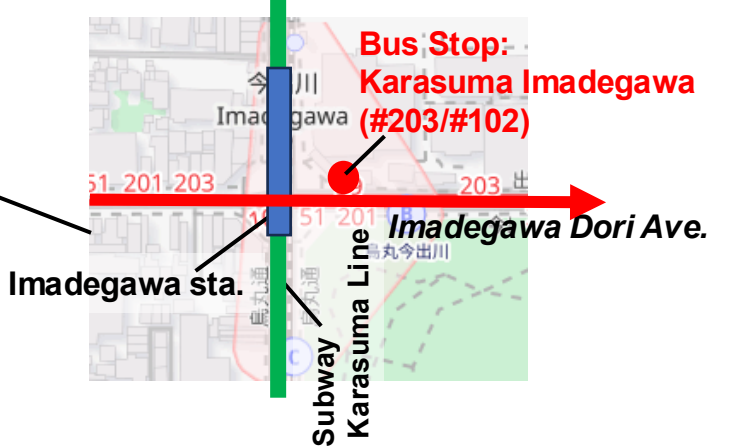

Central Kyoto

➤ Kyoto Sta. → Kyoto Univ. North Campus

- i) Kyoto → Imadegawa
(Subway Karasuma Line, for Kokusai-Kaikan)
- ii) Karasuma Imadegawa → ... → Kyodai Nogakubumae
(Bus #203, for Kinrinshako, #102, for Ginkakuji Temple)
Kyodai == Kyoto University

➤ Shijo-Karasuma/Shijo-Kawaramachi (Hotel Area)

→ Kyoto Univ. North Campus

Shijo NishinoToin → Shijo Takakura → Shijo Kawaramachi
 → → Asukaicho
 (BUS #3, For DemachiYanagi, Hyakumanben, Shibusecho)
 (See Hotel Map for Bus Stops near Shijo Karasuma/Kawaramachi)

Main shopping/gourmet area in Kyoto

- Shijo-Karasuma: (See Hotel Map)
- Shijo-Kawaramachi (See Hotel Map)
- Gion:
(Shijo dori Ave: == The 4th Avenue)