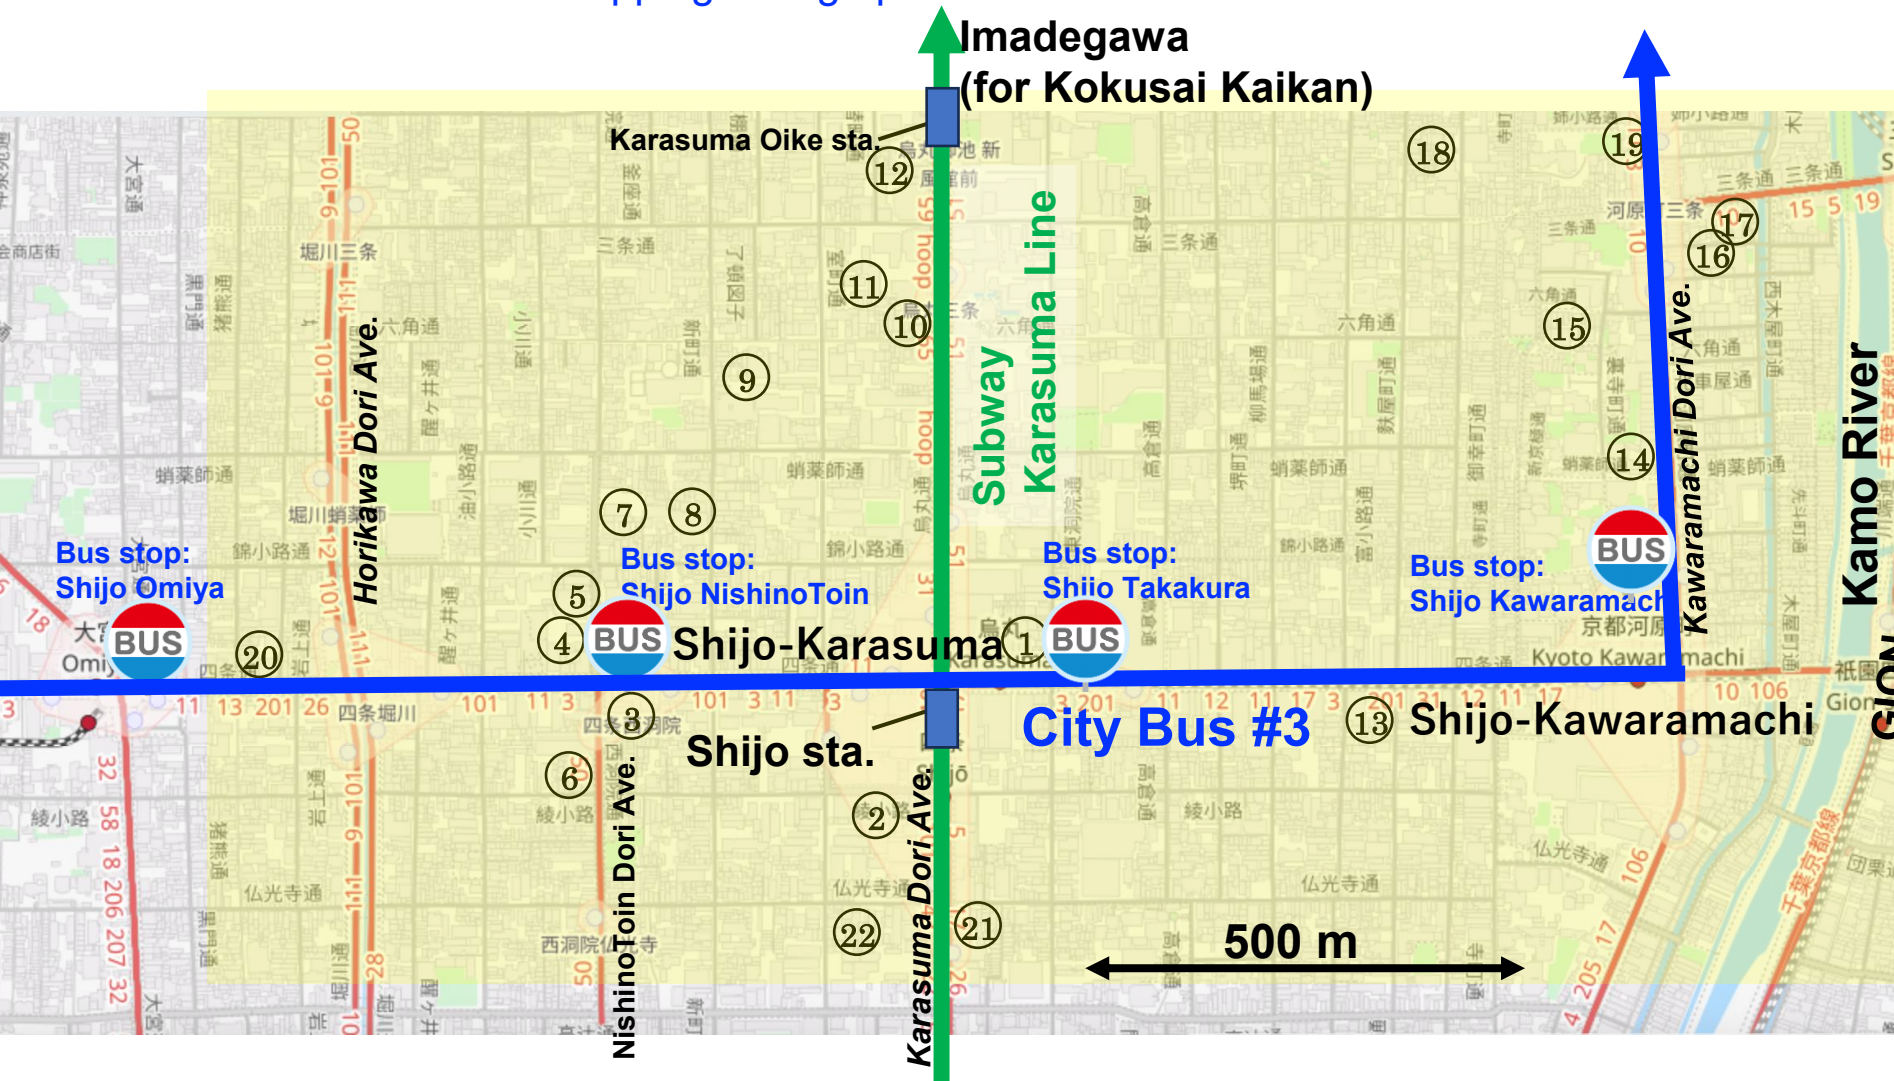

# HOTEL MAP

Hotel near **Shijo-Karasuma/Shijo-kawaramachi** (below) are recommended as you can commute to the venue by direct **Bus No. 3** (thick blue line), which is frequent but generally less crowded. It takes about 30 min to the venue. The areas offers numerous shopping/dining options.

- ① Toyoko Inn Shijo Karasuma
- ② Sotetsu Fresa Inn Kyoto Shijo Karasuma
- ③ Ibis Styles Kyoto Shijo
- ④ Hotel Mystays Kyoto Shijo
- ⑤ Node Hotel
- ⑥ Mitsui Garden Hotel Kyoto Shijo
- ⑦ Shizutetsu Hotel Prezio Kyoto Shijo
- ⑧ Hotel Intergate Kyoto Shijo-Shinmachi
- ⑨ Mitsui Garden Hotel Kyoto-Shimachi Bettei
- ⑩ Hotel Monterey Kyoto
- ⑪ Loisir Hotel Classic Garden Kyoto Sanjo
- ⑫ Tokyu Stay Kyoto Sanjo Karasuma
- ⑬ Hotel Folza Kyoto Shijo Kawaramachi
- ⑭ Hotel Musse Kyoto Shijo Kawaramachi Meitetsu
- ⑮ Hotel Gracery Kyoto Sanjo
- ⑯ Cross Hotel Kyoto
- ⑰ Hotel ARU Kyoto
- ⑱ Prince Smara Inn Kyoto Sanjo
- ⑲ Hotel Gran M's Kyoto

- ⑳ Prince Smart Inn Kyoto Shijo Omiya
- ㉑ Daiwa Roynet Hotel Kyoto Shijo Karasuma
- ㉒ Hotel Resol Kyoto Shijo Muromachi

**Kyoto Sta.**